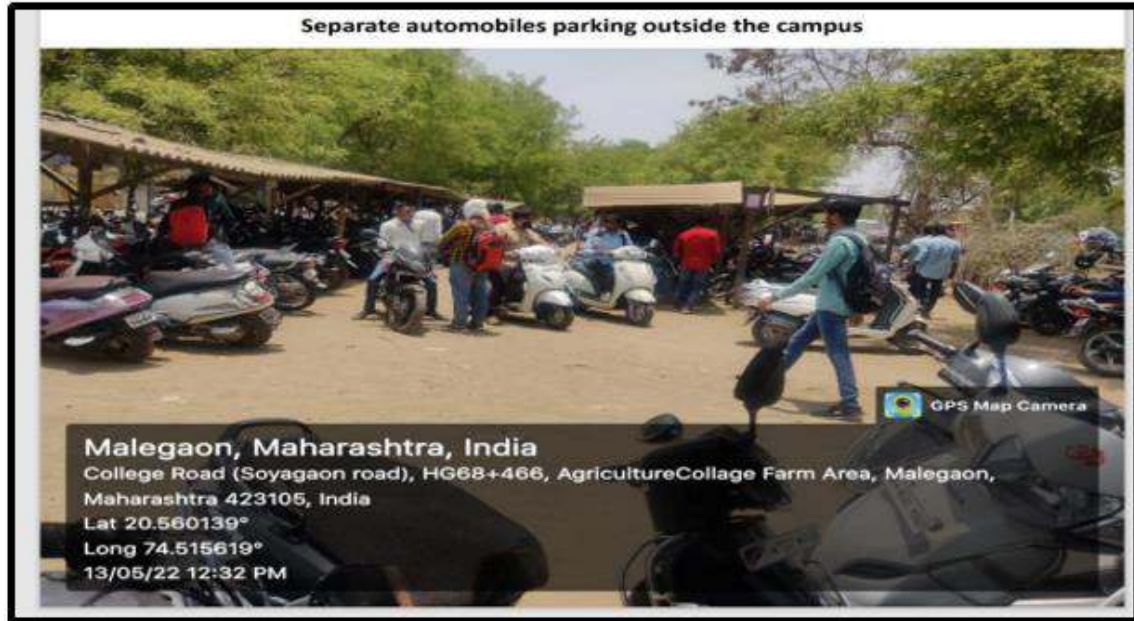

4. Green Campus Initiatives Policy

Restricted Entry of Automobiles

Use Of Bicycles, Battery Powered Vehicles And Public Transport By Student As Well As Staffs

Use of Public Transport by Students

११०११५१३२७